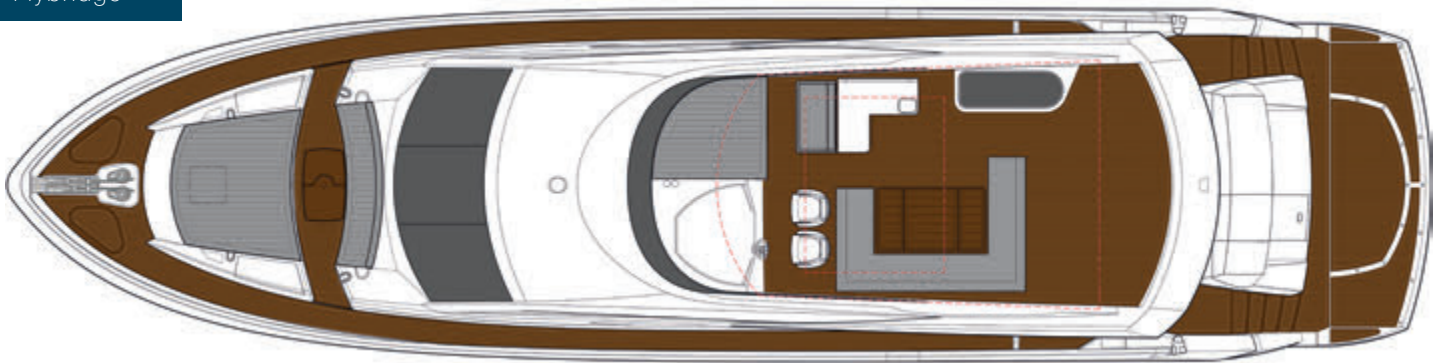

- Accommodation: 8 guests in 4 cabins
- 1 en suite master stateroom
 - 1 en suite VIP stateroom
 - 2 en suite twin guest cabins
- Crew: 1 captain | 1 chef | 1 stewardess
- Accommodation for crew: seperate crew area
- Crew language: German, English, Croatian
- Equipment:
- digital television
 - air conditioning in all cabins and saloon
 - 2 Kohler 28 kW generators
 - water maker, icemaker, wine cooler
 - washing machine and tumble dryer
 - DVD and CD player
 - bluetooth music stream in the saloon
 - BOSE soundsystem in the saloon and on the flybridge
 - TV sets in all cabins
 - 3G wireless internet
 - Samsung TV in the saloon
 - BBQ on the flybridge
- Tender & toys:
- Williams 385 tender, custom wakeboard, Jet Ski (license required), snorkeling equipment, Seabob, SUP (Stand Up Paddling)

Side Profile

Flybridge

Main Deck

Lower Deck

Machine and engine room

Separate crew area with separate entrance

Your charter yacht

is equipped with 4 en suite guest cabins a spacious and luxurious saloon as well as a separate dining area. In addition, there is an extensive outside space with a generous flybridge and many extras.